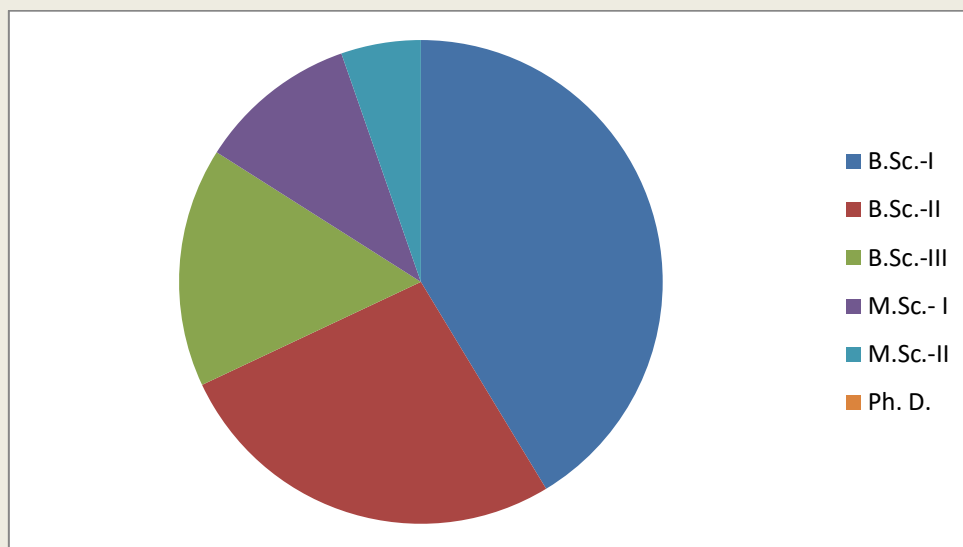

Jijamata Mahavidyalaya, Buldhana

Department of Chemistry

Students Strength (Last Five Years)

Chemistry Students Strength

2017-2018

Sr. No.	Class	Academic year 2017-18 (Student admitted)		
		Boys	Girls	Total
1	B.Sc.-I	26	80	106
2	B.Sc.-II	16	52	68
3	B.Sc.-III	10	44	54
4	M.Sc.- I	04	18	22
5	M.Sc.-II	04	09	13
6	Ph. D.	--	--	--

Chemistry Students Strength

2018-2019

Sr. No.	Class	Academic year (Student admitted)		
		Boys	Girls	Total
1	B.Sc.-I	31	87	118
2	B.Sc.-II	20	61	81
3	B.Sc.-III	12	48	60
4	M.Sc.- I	08	14	22
5	M.Sc.-II	04	10	14
6	Ph. D.	--	--	--