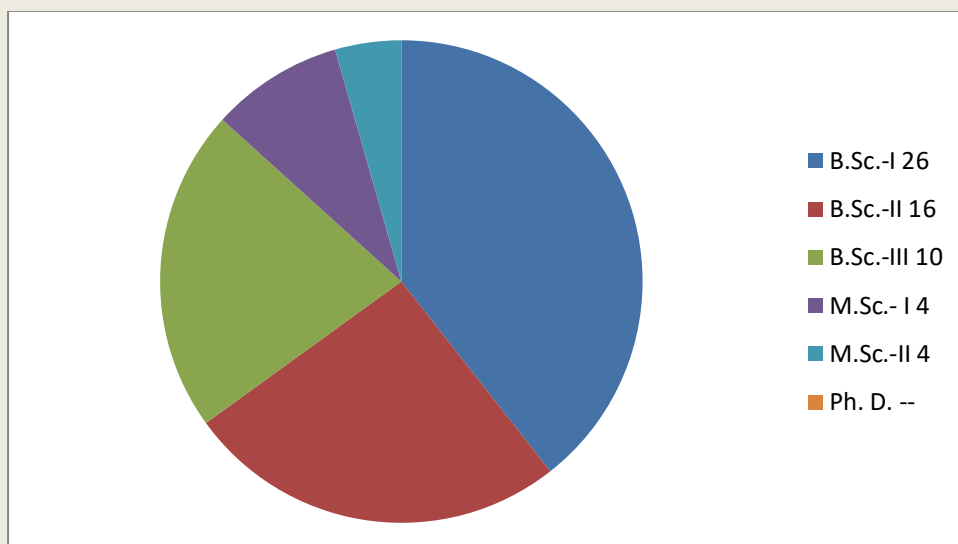

Jijamata Mahavidyalaya, Buldhana

Department of Chemistry

Students Strength (Last Five Years)

Chemistry Students Strength

2017-2018

Sr. No.	Class	Academic year 2017-18 (Student admitted)		
		Boys	Girls	Total
1	B.Sc.-I	26	80	106
2	B.Sc.-II	16	52	68
3	B.Sc.-III	10	44	54
4	M.Sc.- I	04	18	22
5	M.Sc.-II	04	09	13
6	Ph. D.	--	--	--

Chemistry Students Strength

2018-2019

Sr. No.	Class	Academic year (Student admitted)		
		Boys	Girls	Total
1	B.Sc.-I	31	87	118
2	B.Sc.-II	20	61	81
3	B.Sc.-III	12	48	60
4	M.Sc.- I	08	14	22
5	M.Sc.-II	04	10	14
6	Ph. D.	--	--	--